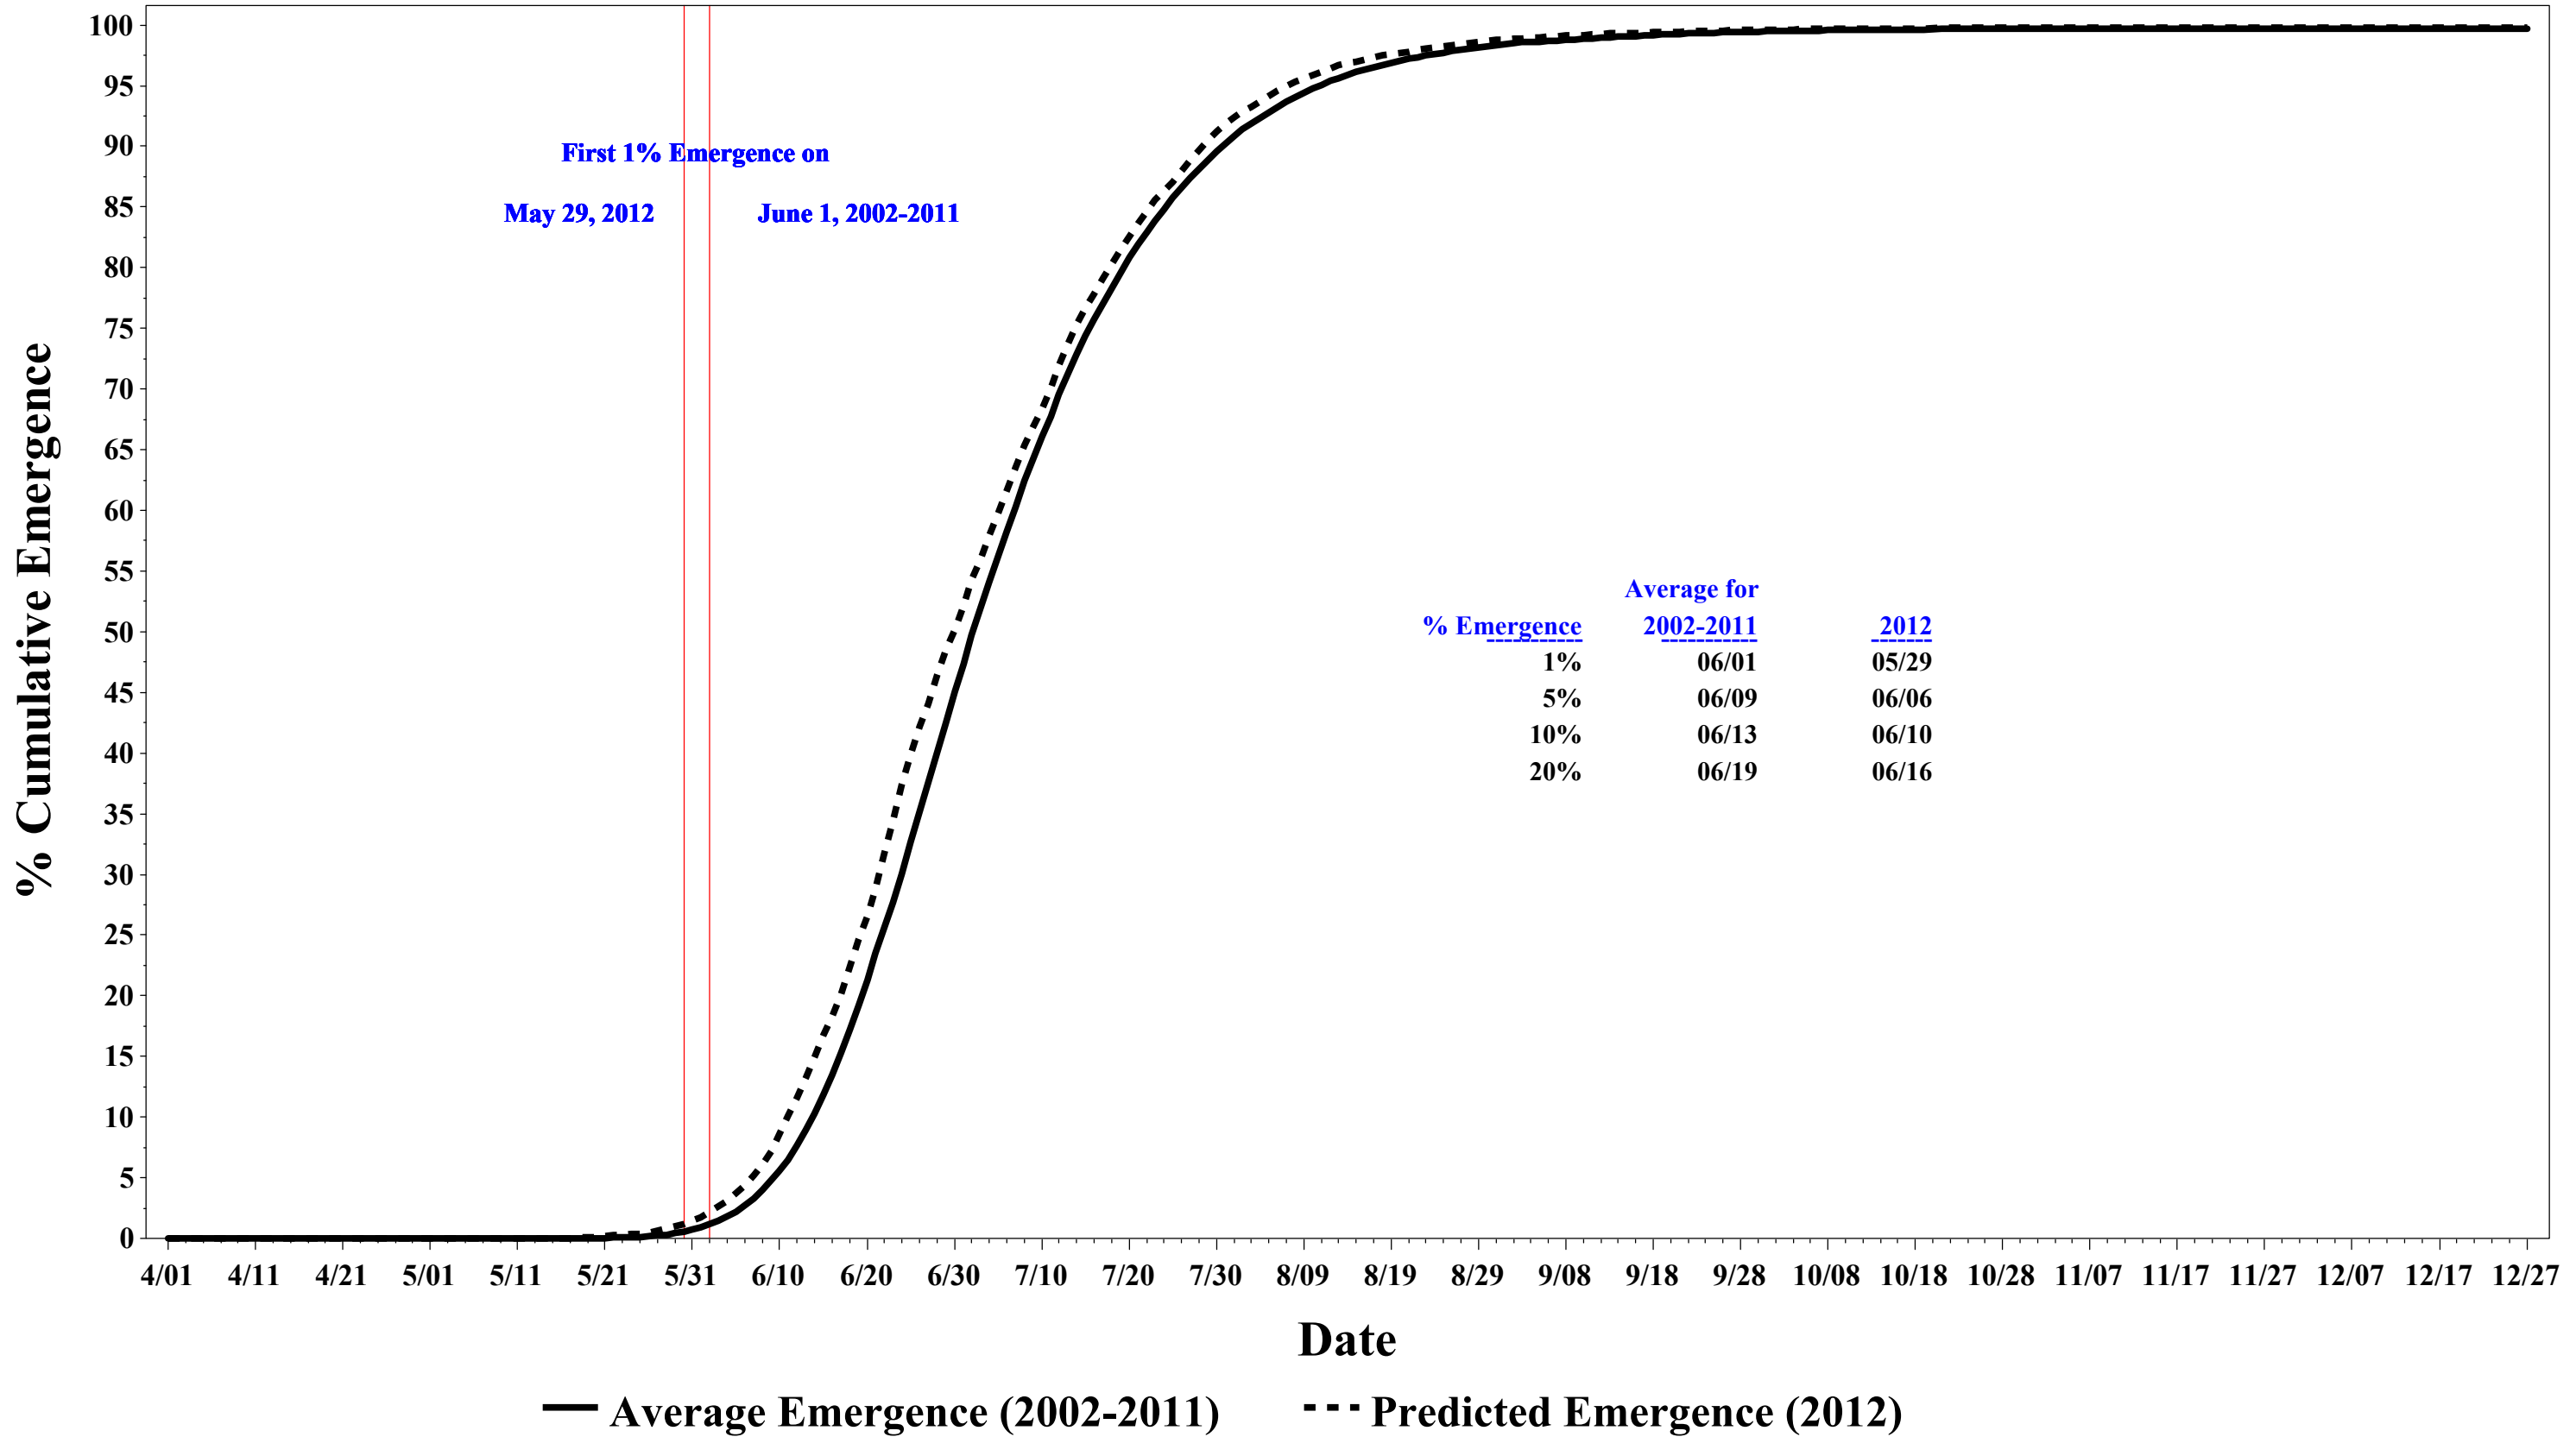

# Adult Asian Longhorn Beetle Emergence - 2012

As of September 25, 2012

XiAn, Shaanxi

**Emergence may begin approximate 3 day(s) earlier in 2012 than 2002-2011**